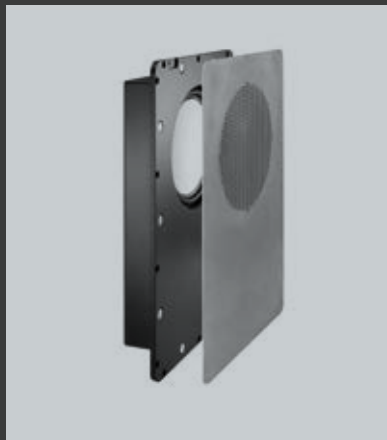

External Speakers with Digital Ice Power Amplifier

The waterproof Woofer certified CE is drilled ad hoc on the back to allow cooling and ventilation.

The speaker is extremely thin and it is covered by a mask attached to it thanks to magnets which allow the resistance and the anchoring especially during navigation. The mask can be painted in the desired colors for total customization.

The ribbon tweeter too is waterproof thanks to a front screen made of a material totally water-repellent.

External speakers especially made for Videoworks by ASK

RIBBON	WOOFER
Driver MidAlto 600mm in length	Driver Subwoofer 250mm nominal diameter
Bandwidth 250Hz–20kHz at full power	Bandwidth at rated power 20Hz–1000Hz
Horizontal dispersion (vertical ribbon) 160°	
Vertical dispersion (vertical ribbon) 5°	
Installed power 500W/4Ohm	Installed power 500W/4Ohm