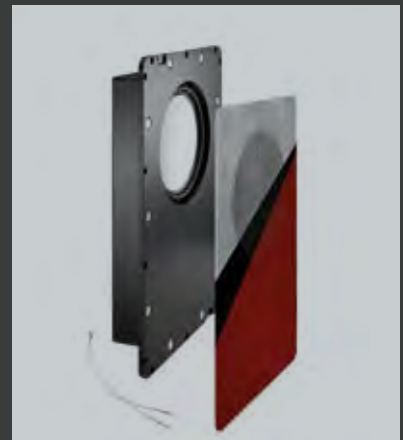

External Speakers with Digital Ice Power Amplifier

The waterproof Woofer certified CE is drilled ad hoc on the back to allow cooling and ventilation.

The speaker is extremely thin and it is covered by a mask attached to it thanks to magnets which allow the resistance and the anchoring especially during navigation. The mask can be painted in the desired colors for total customization.

The ribbon tweeter too is waterproof thanks to a front screen made of a material totally water-repellent.

External speakers especially made for Videoworks by ASK

RIBBON	WOOFER
Driver MidAlto 600mm in length	Driver Subwoofer 250mm nominal diameter
Bandwidth 250Hz–20kHz at full power	Bandwidth at rated power 20Hz–1000Hz
Horizontal dispersion (vertical ribbon) 160°	
Vertical dispersion (vertical ribbon) 5°	
Installed power 500W/4Ohm	Installed power 500W/4Ohm