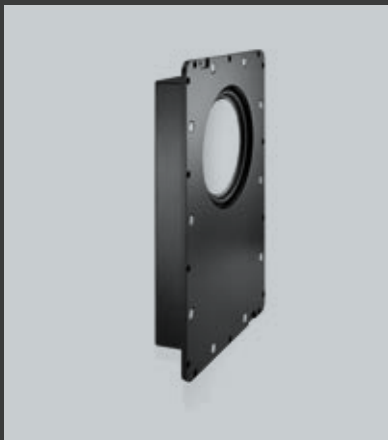

External Speakers with Digital Ice Power Amplifier

The waterproof Woofer certified CE is drilled ad hoc on the back to allow cooling and ventilation.

The speaker is extremely thin and it is covered by a mask attached to it thanks to magnets which allow the resistance and the anchoring especially during navigation. The mask can be painted in the desired colors for total customization.

The ribbon tweeter too is waterproof thanks to a front screen made of a material totally water-repellent.

External speakers especially made for Videoworks by ASK

RIBBON	WOOFER
Driver MidAlto 600mm in length	Driver Subwoofer 250mm nominal diameter
Bandwidth 250Hz–20kHz at full power	Bandwidth at rated power 20Hz–1000Hz
Horizontal dispersion (vertical ribbon) 160°	
Vertical dispersion (vertical ribbon) 5°	
Installed power 500W/4Ohm	Installed power 500W/4Ohm