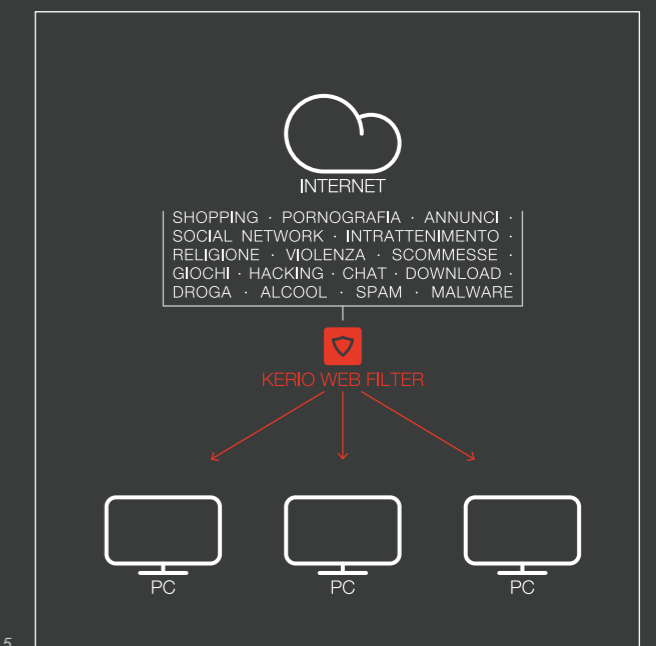

In-depth analysis

Load Balancing

Easily prioritize and monitor network traffic to guarantee high-speed transmission for the most important traffic types. **Internet Link Load Balancing** optimizes Internet access by distributing traffic across multiple links. **Kerio Control** monitors link availability, and automatically disables or re-enables links to ensure continuous Internet access. **Kerio Control** also uses **Internet Link Load Balancing** to distribute specific users onto specific connections.

Web and content filtering

Kerio Control Web Filter allows administrators to allow, deny or limit the applications, websites and Internet services users can access. This powerful filter:

- > Protects users and infrastructure by preventing visits to known malicious sites or those that engage in phishing attacks or identify theft.
- > Blocks objectionable sites to ensure compliance and shield you from liability.
- > Increases productivity by limiting access by application or site content category to a specific time of day, selected users, and specific user locations.

More info at www.coretech.it/it/shop/firewall/kerio_control.php

Integration

Thanks to its skills as system integrator and information technology expert, **Videoworks** integrates products among which **Kerio, Cisco, Peplink, Dell** and is always able to create the IT solution ideal for yachts ranging from 70 to 330 feet.