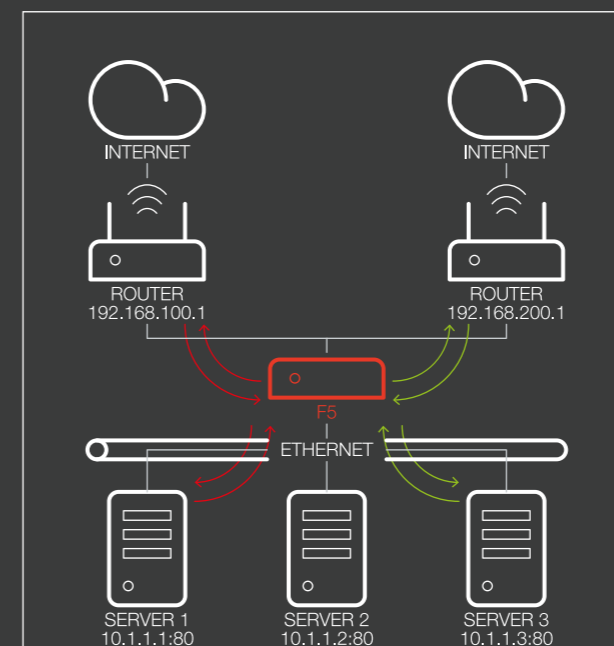

The **Load Balancing** feature permits to distribute traffic across multiple connections ensuring constant internet service.

A **Kerio Control** router allows you to take control of your WAN connections as well as efficiently managing your LAN traffic. Users can remotely access the network through virtual private networking, while admins can remotely manage the firewall through a web interface. Whether you run a commercial ship or a luxury yacht, a **Kerio Control** router can save you both time and money.

In-depth analysis

Load Balancing

Easily prioritize and monitor network traffic to guarantee high-speed transmission for the most important traffic types. **Internet Link Load Balancing** optimizes Internet access by distributing traffic across multiple links. **Kerio Control** monitors link availability, and automatically disables or re-enables links to ensure continuous Internet access. **Kerio Control** also uses **Internet Link Load Balancing** to distribute specific users onto specific connections.

Web and content filtering

Kerio Control Web Filter allows administrators to allow, deny or limit the applications, websites and Internet services users can access. This powerful filter:

- > Protects users and infrastructure by preventing visits to known malicious sites or those that engage in phishing attacks or identify theft.
- > Blocks objectionable sites to ensure compliance and shield you from liability.
- > Increases productivity by limiting access by application or site content category to a specific time of day, selected users, and specific user locations.

More info at www.coretech.it/it/shop/firewall/kerio_control.php

Integration

Thanks to its skills as system integrator and information technology expert, **Videoworks** integrates products among which **Kerio, Cisco, Peplink, Dell** and is always able to create the IT solution ideal for yachts ranging from 70 to 330 feet.